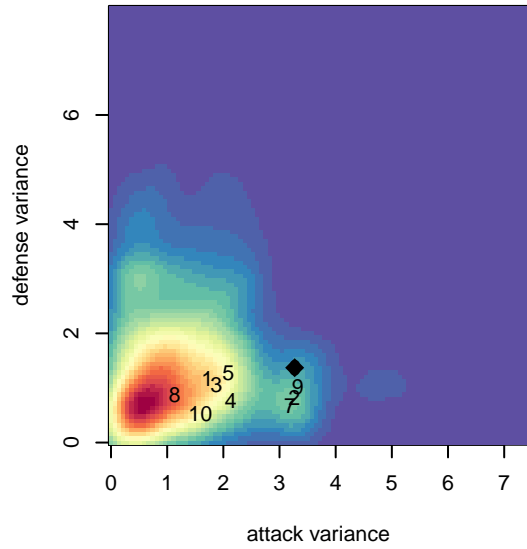

PSPL Academy B00

PSPL
 statewide, WA
 B00 total strength=1850
 attack=78.91 defense=18.38

alt names used:
 PSPL Surf Academy B00
 PSPL SURF ACADEMY B'00 (WA)
 PSPL SURF ACADEMY B'00 (WA)
 PSPL SURF ACADEMY B'00 (WA)
 PSPL SURF ACADEMY B'00 (WA)

PSPL Academy B00
 Dots are actual minus expected GF (blue circles) and GA (red triangles).
 Blue line is smoothed change in attack strength. Red is smoothed change in defense strength.

**attack and defense variance (black dot)
relative to other teams
and top 10 in region**