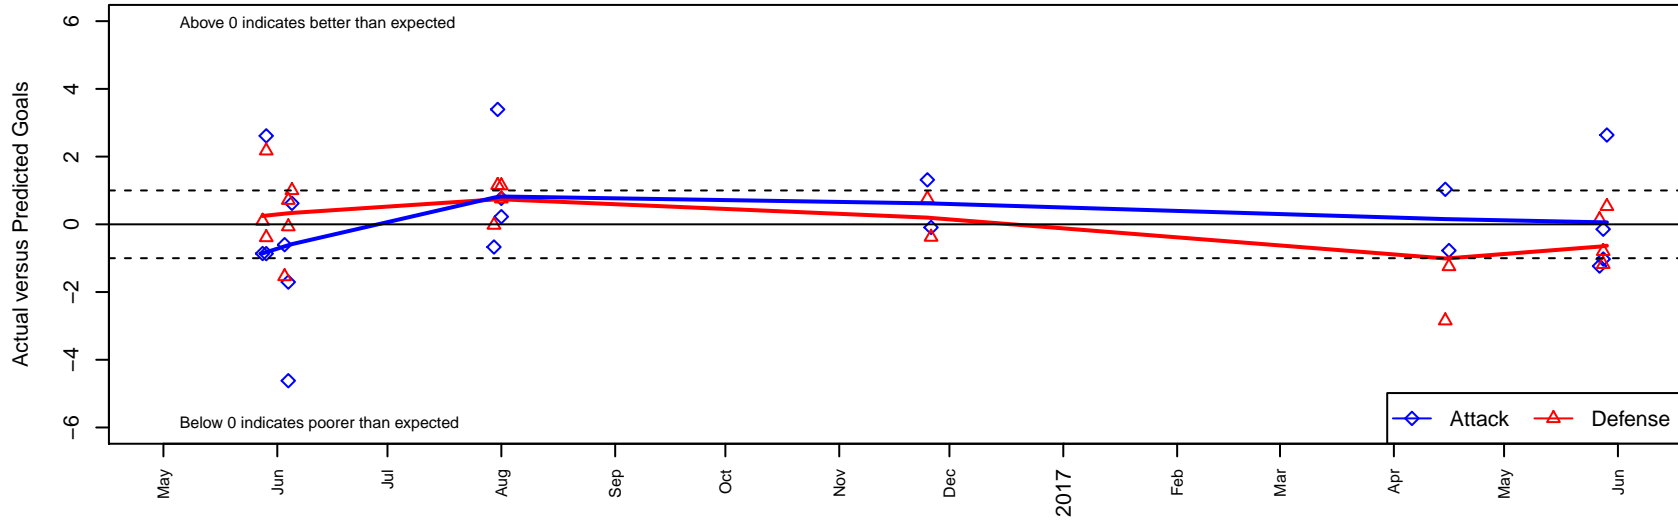

PSPL Academy B00

PSPL
 statewide, WA
 B00 total strength=1850
 attack=78.91 defense=18.38

alt names used:
 PSPL Surf Academy B00
 PSPL SURF ACADEMY B'00 (WA)
 PSPL SURF ACADEMY B'00 (WA)
 PSPL SURF ACADEMY B'00 (WA)
 PSPL SURF ACADEMY B'00 (WA)

PSPL Academy B00
 Dots are actual minus expected GF (blue circles) and GA (red triangles).
 Blue line is smoothed change in attack strength. Red is smoothed change in defense strength.

**attack and defense variance (black dot)
relative to other teams
and top 10 in region**

**attack and defense rating
relative to others at age
and all opponents in last 13 months**

**attack and defense rating
relative to others at age
and all opponents in last 13 months**

Performance relative to 13 month average

Performance relative to 13 month average

Distribution of opponents
 Red = Lose zone, Blue = Win zone, Green = Even
 Black line separates win/lose zones

lot. A=Neither has attack advantage, B=Opponent has both attack and defense advantage, C=Opponent has both attack and defense disadvantage, D=Both have