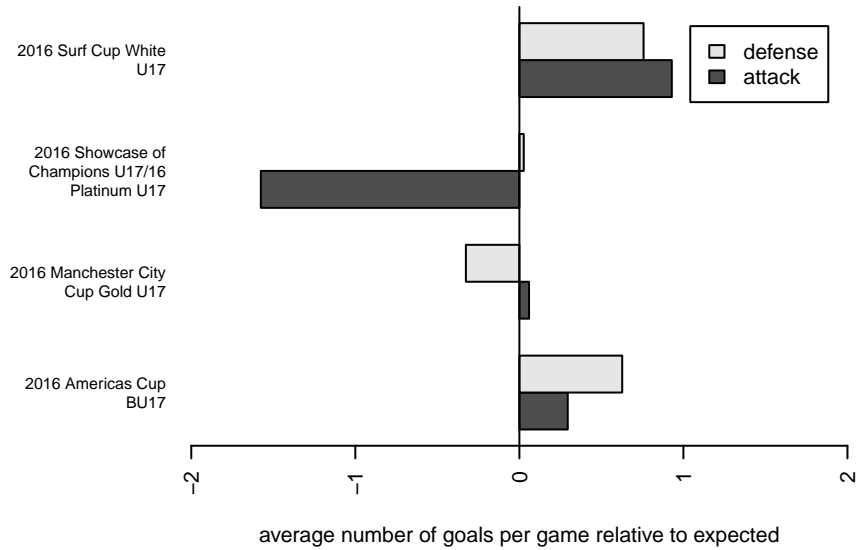

PSPL Academy B00
 Dots are actual minus expected GF (blue circles) and GA (red triangles).
 Blue line is smoothed change in attack strength. Red is smoothed change in defense strength.

**attack and defense variance (black dot)
relative to other teams
and top 10 in region**

**attack and defense rating
relative to others at age
and all opponents in last 13 months**

**attack and defense rating
relative to others at age
and all opponents in last 13 months**

Performance relative to 13 month average

Performance relative to 13 month average

Distribution of opponents
 Red = Lose zone, Blue = Win zone, Green = Even
 Black line separates win/lose zones

lot. A=Neither has attack advantage, B=Opponent has both attack and defense advantage, C=Opponent has both attack and defense disadvantage, D=Both have