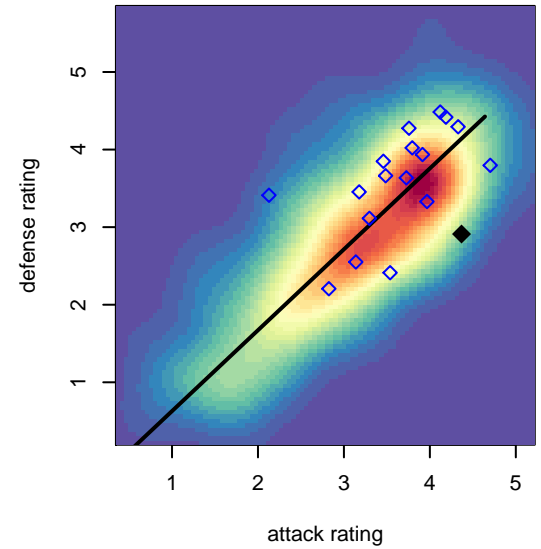

PSPL Academy B00
 Dots are actual minus expected GF (blue circles) and GA (red triangles).
 Blue line is smoothed change in attack strength. Red is smoothed change in defense strength.

**attack and defense variance (black dot)
relative to other teams
and top 10 in region**

**attack and defense rating
relative to others at age
and all opponents in last 13 months**

**attack and defense rating
relative to others at age
and all opponents in last 13 months**

Performance relative to 13 month average

Performance relative to 13 month average

Distribution of opponents
 Red = Lose zone, Blue = Win zone, Green = Even
 Black line separates win/lose zones

lot. A=Neither has attack advantage, B=Opponent has both attack and defense advantage, C=Opponent has both attack and defense disadvantage, D=Both have