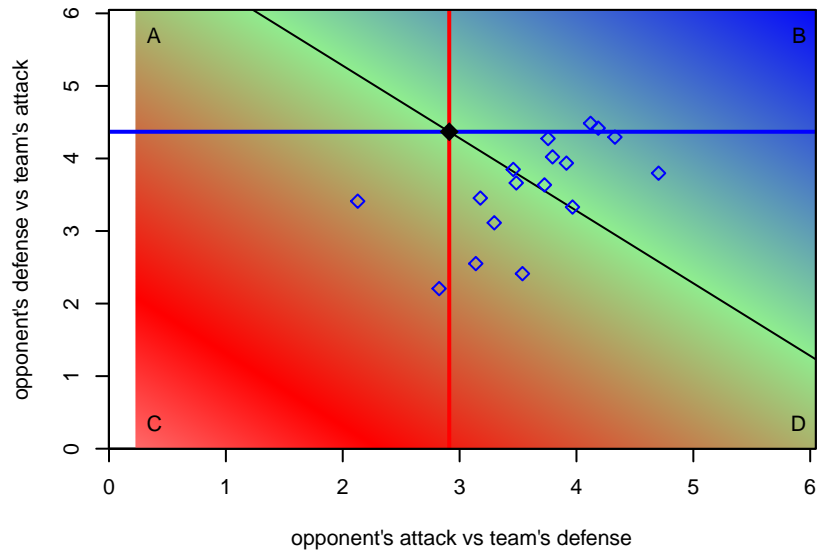

PSPL Academy B00
 Dots are actual minus expected GF (blue circles) and GA (red triangles).
 Blue line is smoothed change in attack strength. Red is smoothed change in defense strength.

**attack and defense variance (black dot)
relative to other teams
and top 10 in region**

**attack and defense rating
relative to others at age
and all opponents in last 13 months**

**attack and defense rating
relative to others at age
and all opponents in last 13 months**

Performance relative to 13 month average

Performance relative to 13 month average

Distribution of opponents
 Red = Lose zone, Blue = Win zone, Green = Even
 Black line separates win/lose zones

lot. A=Neither has attack advantage, B=Opponent has both attack and defense advantage, C=Opponent has both attack and defense disadvantage, D=Both have